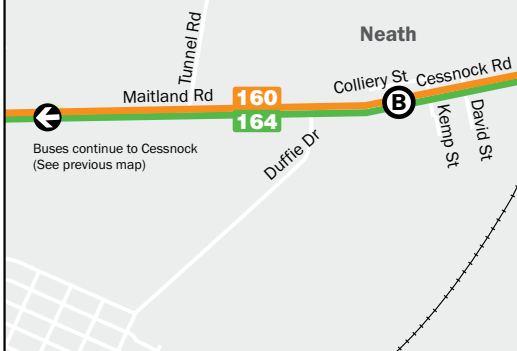

**What to look for?**  
All our buses are painted bright white with red stripes and our Rover logo along the front and sides. Speak to our friendly bus drivers who know all about the great places to visit and they will help you to get the most out of your travel.

**Transport Infoline 131500**  
Bus Train Ferry  
mobile.131500.info  
www.131500.info

**Legend**

- Bus Route
- Railway
- Railway Station
- Shopping Centre
- School
- Bus route timing point
- Hospital

0 Metres 250  
Approximate Distance