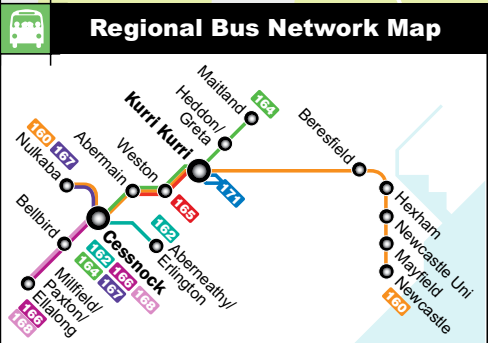

### Public Holiday Services

Rover Coaches services operate Sunday Timetables on all Public Holidays. During special holidays and during the Christmas-New Year period some changes to bus services may occur. Please look out for special notices to advise you of these occurrences. Buses run to the Sunday timetables (where appropriate) on all public holidays except for those mentioned above.

**What to look for?**  
All our buses are painted bright white with red stripes and our Rover logo along the front and sides. Speak to our friendly bus drivers who know all about the great places to visit and they will help you to get the most out of your travel.

**Transport Infoline 131500**  
Bus Train Ferry  
mobile.131500.info  
www.131500.info

**Legend**

- Bus Route
- Railway
- Railway Station
- Shopping Centre
- School
- Bus route timing point
- Hospital

0 Metres 250  
Approximate Distance