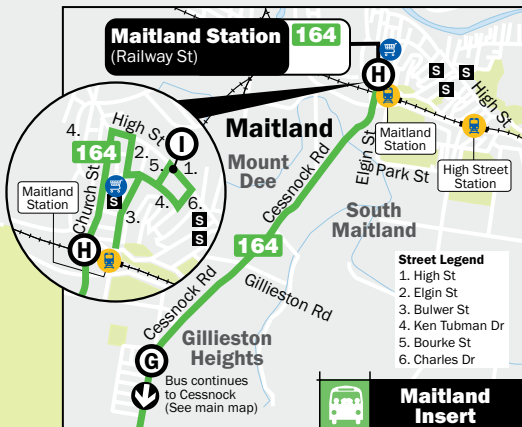

### Public Holiday Services

Rover Coaches services operate Sunday Timetables on all Public Holidays. During special holidays and during the Christmas-New Year period some changes to bus services may occur. Please look out for special notices to advise you of these occurrences. Buses run to the Sunday timetables (where appropriate) on all public holidays except for those mentioned above.

**What to look for?**  
All our buses are painted bright white with red stripes and our Rover logo along the front and sides. Speak to our friendly bus drivers who know all about the great places to visit and they will help you to get the most out of your travel.

**Transport Infoline 131500**  
Bus Train Ferry  
mobile.131500.info  
www.131500.info

**Legend**

- Bus Route
- Railway
- Railway Station
- Shopping Centre
- School
- Bus route timing point
- Hospital

0 Metres 250  
Approximate Distance