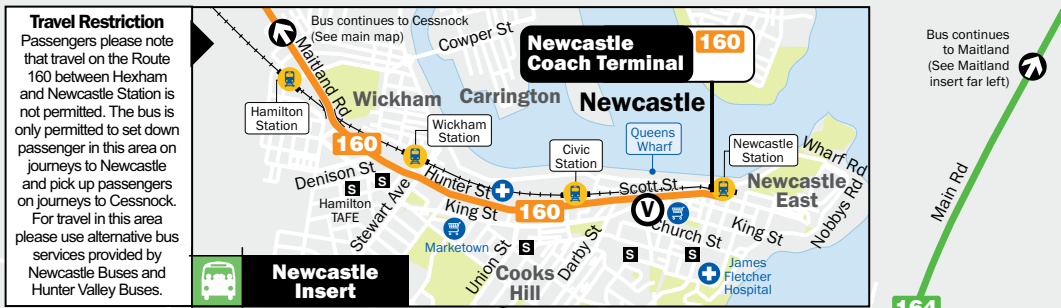

### Public Holiday Services

Rover Coaches services operate Sunday Timetables on all Public Holidays. During special holidays and during the Christmas-New Year period some changes to bus services may occur. Please look out for special notices to advise you of these occurrences. Buses run to the Sunday timetables (where appropriate) on all public holidays except for those mentioned above.

**What to look for?**  
All our buses are painted bright white with red stripes and our Rover logo along the front and sides. Speak to our friendly bus drivers who know all about the great places to visit and they will help you to get the most out of your travel.

**Transport Infoline 131500**  
Bus Train Ferry  
mobile.131500.info  
www.131500.info

**Legend**

- Bus Route
- Railway
- Railway Station
- Shopping Centre
- School
- Bus route timing point
- Hospital

0 Metres 250  
Approximate Distance