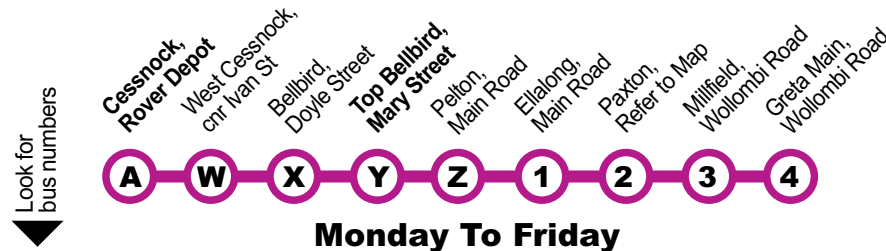

# 166 168 Cessnock to Millfield Cessnock to Bellbird

AM	<b>168</b>		▶▶▶	Xpress to Pelton	▶▶▶	6.35	E6.40	6.50	6.55	6.57
	<b>166</b>			8.15	8.25	...	<b>8.35</b>	...	...	...
	<b>168</b>			8.30	...	8.40	...	8.45	8.50	9.00
	<b>166</b>			11.15	11.20	...	<b>11.30</b>	...	...	...
PM	<b>168</b>			12.00	12.05	12.10	...	12.15	12.20	12.30
	<b>166</b>			3.00	3.05	...	<b>3.20</b>	...	...	...
	<b>168</b>			4.30	4.35	4.40	...	4.45	4.50	5.00
	<b>166</b>			6.30	6.35	...	<b>6.45</b>	...	...	...

### Explanation (for Route 168)

E - Bus does not operate via Ellalong Loop - bus operates via Helena Street and Main Road only.

**Route 168 does not operate on Sunday or Public Holidays.**

**Millfield to Cessnock  
Bellbird to Cessnock**

**Sunday**

AM	<b>166</b>		...	...	...	...	...	<b>8.30</b>	...	8.25	<b>8.45</b>
PM	<b>166</b>		...	...	...	...	...	<b>3.15</b>	...	3.20	<b>3.30</b>

**Explanations**  
(for Route 168)

- E** - Bus does not operate via Ellalong Loop - bus operates via Helena Street and Main Road only.
- W** - Bus operates via Wollombi Rd only.

**Route 168 does not operate on Sunday or Public Holidays.**