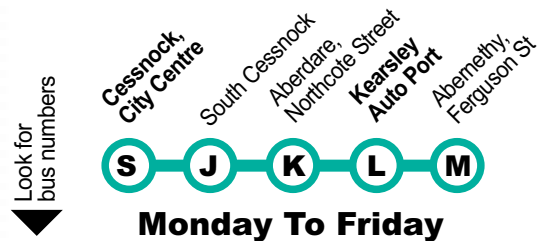

162 Kearsley

Includes Services via Aberdare, Elrington & Abernethy

Cessnock To Kearsley

AM	162		7.20	>>> Xpress to Abernethy >>>
	162		10.15	10.20 10.25 10.35 10.40
PM	162		12.15	12.20 12.25 12.30 ...
	162		2.00	2.05 2.10 2.20 2.25
	162		4.30	4.35 4.40 4.45 ...

Saturday

AM	162		10.00	... 10.05 10.15 10.20
PM	162		12.00	... 12.05 12.15 12.20

Kearsley To Cessnock

AM	162		7.40	7.45 via Aberdare Rd	8.00	...
	162		10.40	10.45 10.50 10.55	...	11.00
	162		...	12.30 12.35 12.40	...	12.45
PM	162		2.25	2.30 2.35 2.40	...	2.45
	162		...	4.45 4.50	...	5.00

Saturday

AM	162		10.20	10.25 10.30	...	10.40
PM	162		12.20	12.25 12.30	...	12.40

Route 162 does not operate on Sunday or Public Holidays.