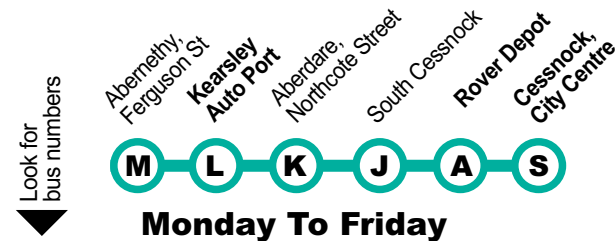

162 Kearsley

Includes Services via Aberdare, Elrington & Abernethy

Cessnock To Kearsley

AM	162		7.20	>>> Xpress to Abernethy >>>
	162		10.15	10.20 10.25 10.35 10.40
PM	162		12.15	12.20 12.25 12.30 ...
	162		2.00	2.05 2.10 2.20 2.25
	162		4.30	4.35 4.40 4.45 ...

Saturday

AM	162		10.00	... 10.05 10.15 10.20
PM	162		12.00	... 12.05 12.15 12.20

Kearsley To Cessnock

AM	162		7.40	7.45 via Aberdare Rd	8.00	...
	162		10.40	10.45 10.50 10.55	...	11.00
	162		...	12.30 12.35 12.40	...	12.45
PM	162		2.25	2.30 2.35 2.40	...	2.45
	162		...	4.45 4.50	...	5.00

Saturday

AM	162		10.20	10.25 10.30	...	10.40
PM	162		12.20	12.25 12.30	...	12.40

Route 162 does not operate on Sunday or Public Holidays.